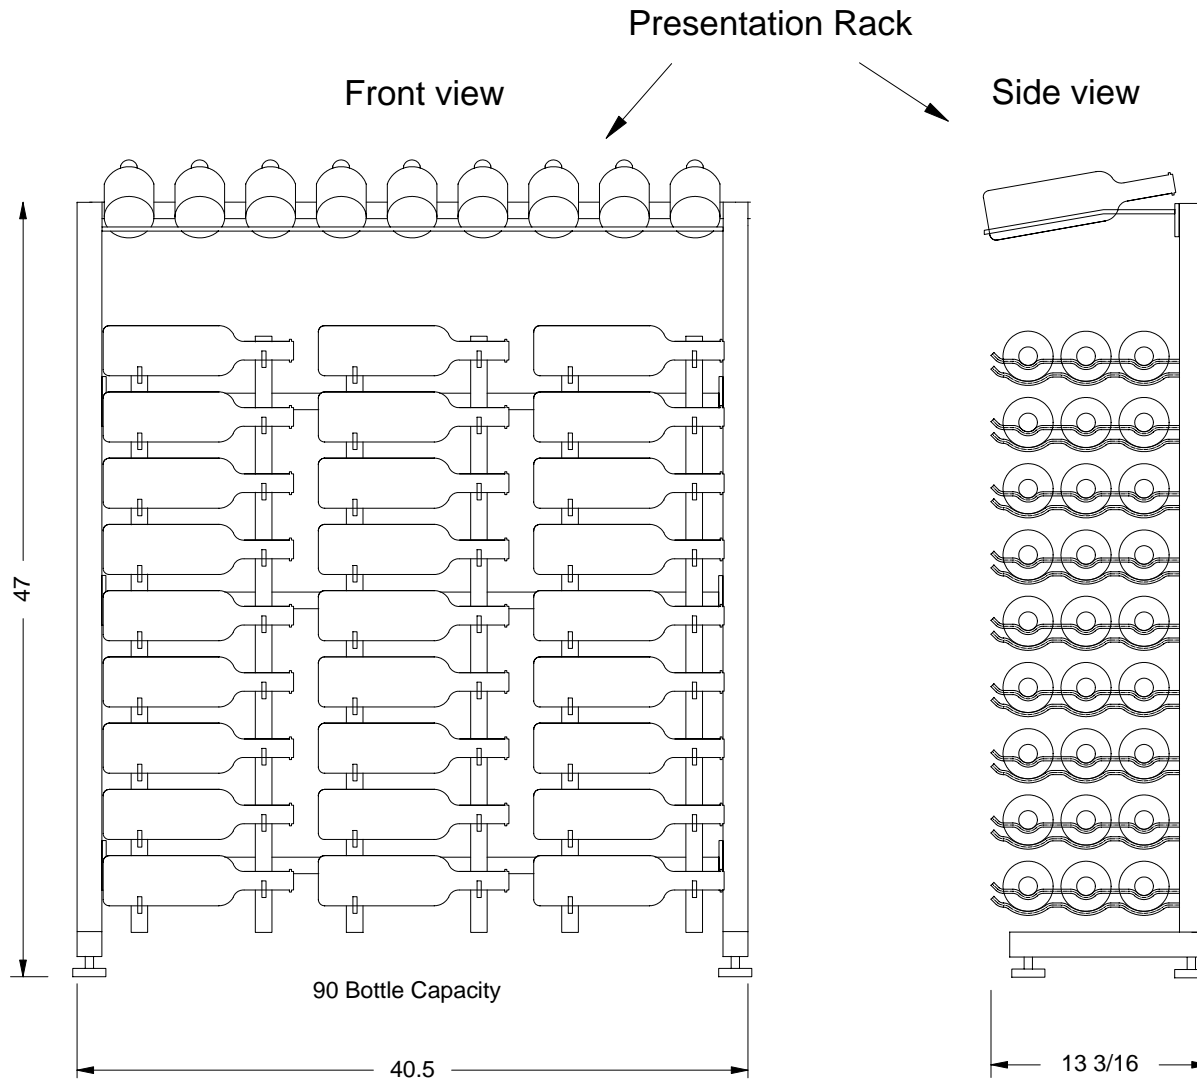

VintageView Half Island Display Rack (1/2 IDR)

Half IDR Package includes:
Half base frame with 3 VintageView WS33 wine racks and Presentation Rack

Note: all measurements are in inches